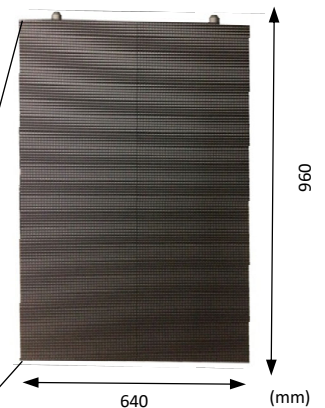

G8 Black / 8mm Pitch LED Screen

Features

- G8 Black 8mm pitch LED for All-weather.
- Blackface LED display – MADE IN JAPAN
- MAX brightness 5000cd/m², best solution for outdoors use.
- Designed the body with tough enough for any outdoor filed.

Specification

Pixel Pitch	: 8.0mm
Type of LED	: 3 in 1 Black SMD
Max. Brightness	: 5000 cd/sqm
Dimension (W x H x D)	: 640 x 960 x 116.7mm/Frame
Weight w/o kingpin	: 28.54kg/Frame
Number of Pixels	: 80 x 120/Frame
Pixel Density	: 15,625/sqm
Viewing Angle	: 140 deg. (Top 40/Bottom 50)
IP Rate	: IP65
Refresh Rate	: 1920Hz
Power Consumption	: 860W/Frame

Configuration chart

Front view