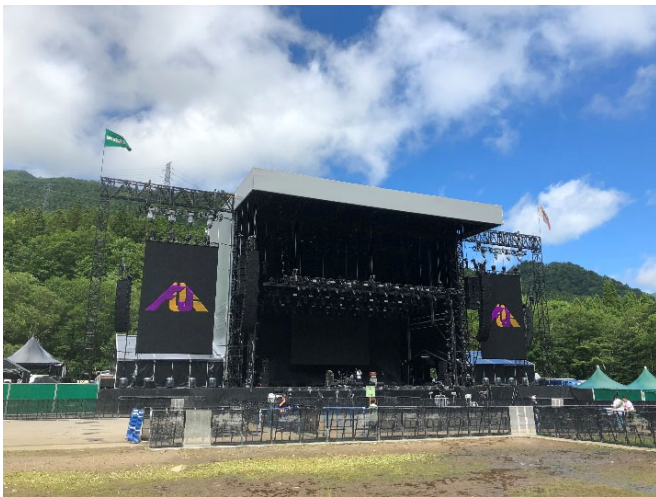

G8 Black / 8mm Pitch LED Screen

Features

- G8 Black 8mm pitch LED for All-weather.
- Blackface LED display – MADE IN JAPAN
- MAX brightness 5000cd/m², best solution for outdoors use.
- Designed the body with tough enough for any outdoor filed.

Specification

Pixel Pitch	: 8.0mm
Type of LED	: 3 in 1 Black SMD
Max. Brightness	: 5000 cd/sqm
Dimension (W x H x D)	: 640 x 960 x 116.7mm/Frame
Weight w/o kingpin	: 28.54kg/Frame
Number of Pixels	: 80 x 120/Frame
Pixel Density	: 15,625/sqm
Viewing Angle	: 140 deg. (Top 40/Bottom 50)
IP Rate	: IP65
Refresh Rate	: 1920Hz
Power Consumption	: 860W/Frame