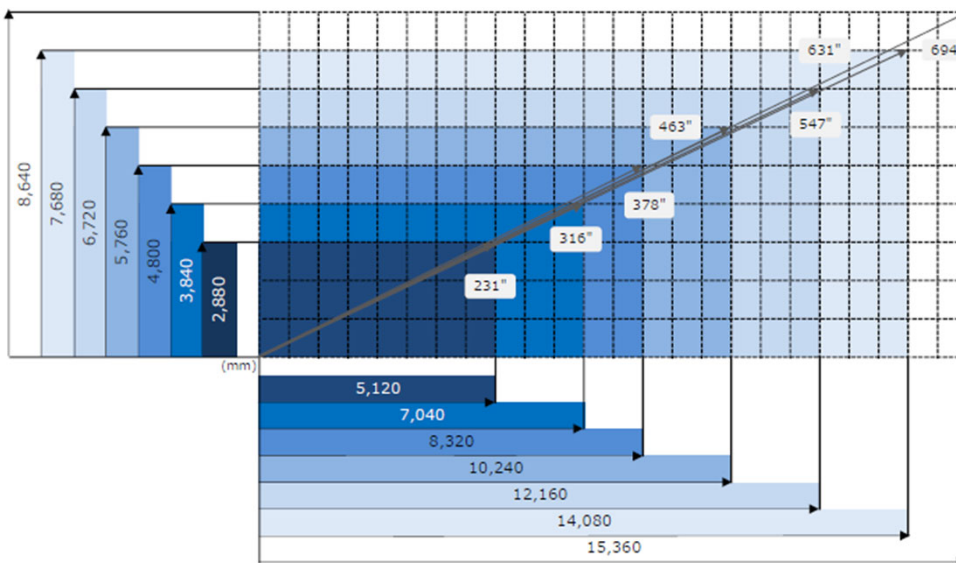

G8 Black / 8mm Pitch LED Screen

Features

- G8 Black 8mm pitch LED for All-weather.
- Blackface LED display – MADE IN JAPAN
- MAX brightness 5000cd/m², best solution for outdoors use.
- Designed the body with tough enough for any outdoor filed.

Specification

Pixel Pitch	: 8.0mm
Type of LED	: 3 in 1 Black SMD
Max. Brightness	: 5000 cd/sqm
Dimension (W x H x D)	: 640 x 960 x 116.7mm/Frame
Weight w/o kingpin	: 28.54kg/Frame
Number of Pixels	: 80 x 120/Frame
Pixel Density	: 15,625/sqm
Viewing Angle	: 140 deg. (Top 40/Bottom 50)
IP Rate	: IP65
Refresh Rate	: 1920Hz
Power Consumption	: 860W/Frame

FUJI ROCK FESTIVAL '19

Configuration chart

Front view

Back view