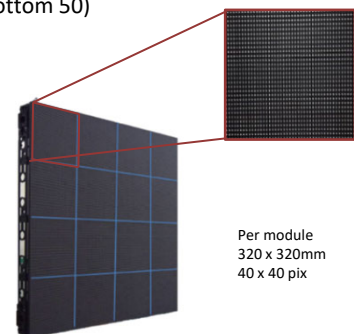

RIGGING MOVER MINI type A / Car-mounted LED system

Features

- 8mm pitch LED screen, 203inch wide, 4.48m x 2.56m powerful large display.
- G8 features all-weather uses and provides high quality images to any outdoor events.
- Max brightness, 5000cd/m² gives full contrast even during daytime.
- All in ONE – equipped screen, power, display and sound system.

Screen Specification

Pixel Pitch	: 8.0mm
Type of LED	: 3 in 1 SMD
Max. Brightness	: 5000 cd/sqm
Dimension (W x H)	: 4,480 x 2,560mm (203 inch)
Number of Pixels	: 560 x 320 pix
Viewing Angle	: 140 deg. (Top 40/Bottom 50)
IP Rate	: IP65
Power Consumption	: 10.7kVA
Aspect ratio	: 16:9
Manufacture	: HIBINO
LED module	: Panasonic

Car Specification

Wight

Towing truck	: 3,480kg
Trailer with LED screen	: 4,970kg