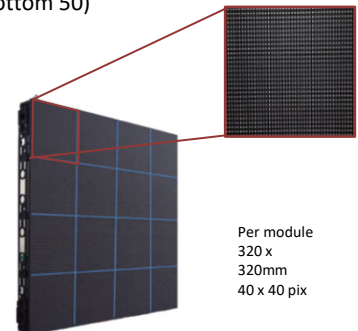

## Features

- 8mm pitch LED screen, 203inch wide, 4.48m x 2.56m powerful large display.
- G8 features all-weather uses and provides high quality images to any outdoor events.
- Max brightness, 5000cd/m<sup>2</sup> gives full contrast even during daytime.
- All in ONE – equipped screen, power, display and sound system

## Screen Specification

Pixel Pitch	: 8.0mm
Type of LED	: 3 in 1 SMD
Max. Brightness	: 5000 cd/sqm
Dimension (W x H)	: 4,480 x 2,560mm (203 inch)
Number of Pixels	: 560 x 320 pix
Viewing Angle	: 140 deg. (Top 40/Bottom 50)
IP Rate	: IP65
Power Consumption	: 10.7kVA
Aspect ratio	: 16:9
Manufacture	: HIBINO
LED module	: Panasonic

Per module  
320 x  
320mm  
40 x 40 pix